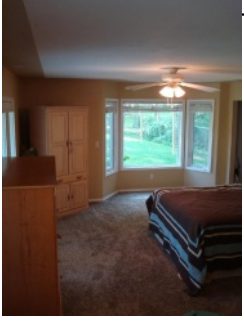

1747 E. Choctaw Dr. London oh 43140

MLS#: 2930170