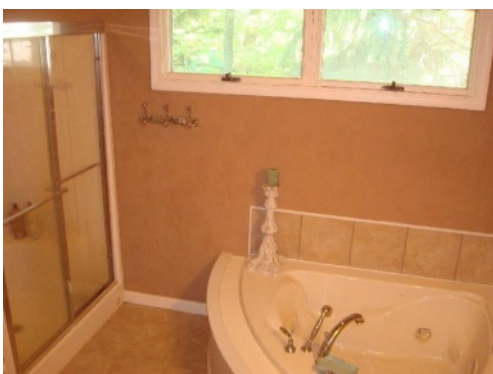

Presented by:
Sandra Thomas

Work Phone: 614-526-5640

Cell Phone: 614-805-8679

sandra.thomas@kingthompson.com

www.sandratomassells.com

Coldwell Banker King Thompson

614-889-0808

7240 Muirfield Dr Dublin OH 43017

Fax: 614-889-1901

kingthompson.com