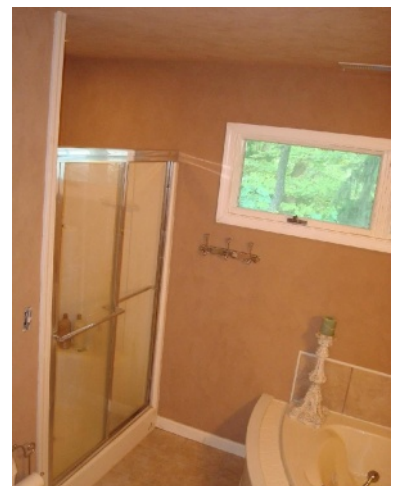

Presented by:
Sandra Thomas

Work Phone: 614-526-5640

Cell Phone: 614-805-8679

sandra.thomas@kingthompson.com

www.sandratomassells.com

Coldwell Banker King Thompson

614-889-0808

7240 Muirfield Dr Dublin OH 43017

Fax: 614-889-1901

kingthompson.com